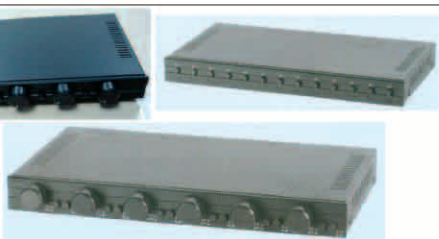

4PR/6PR Speaker Selector 50W,
 W, W/O Resistor Protection

Bracket

Selector (Plastic)

HiFi Volume Control (Slide style)

6/12 PR Selector with volume control (Rotary style)
 CLASS AB AMP. TRANSFORM POWER

HiFi Volume Control (Rotary style)