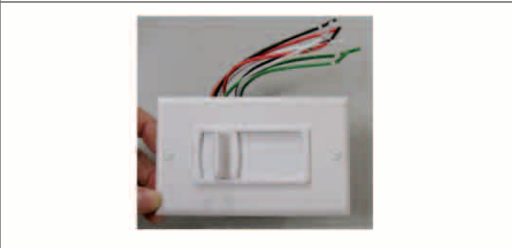

HiFi Volume Control (Slide style)