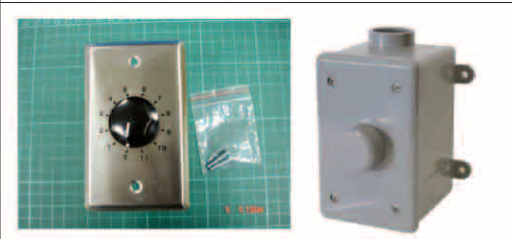

PA/Waterproof Volume Control (Rotary style)