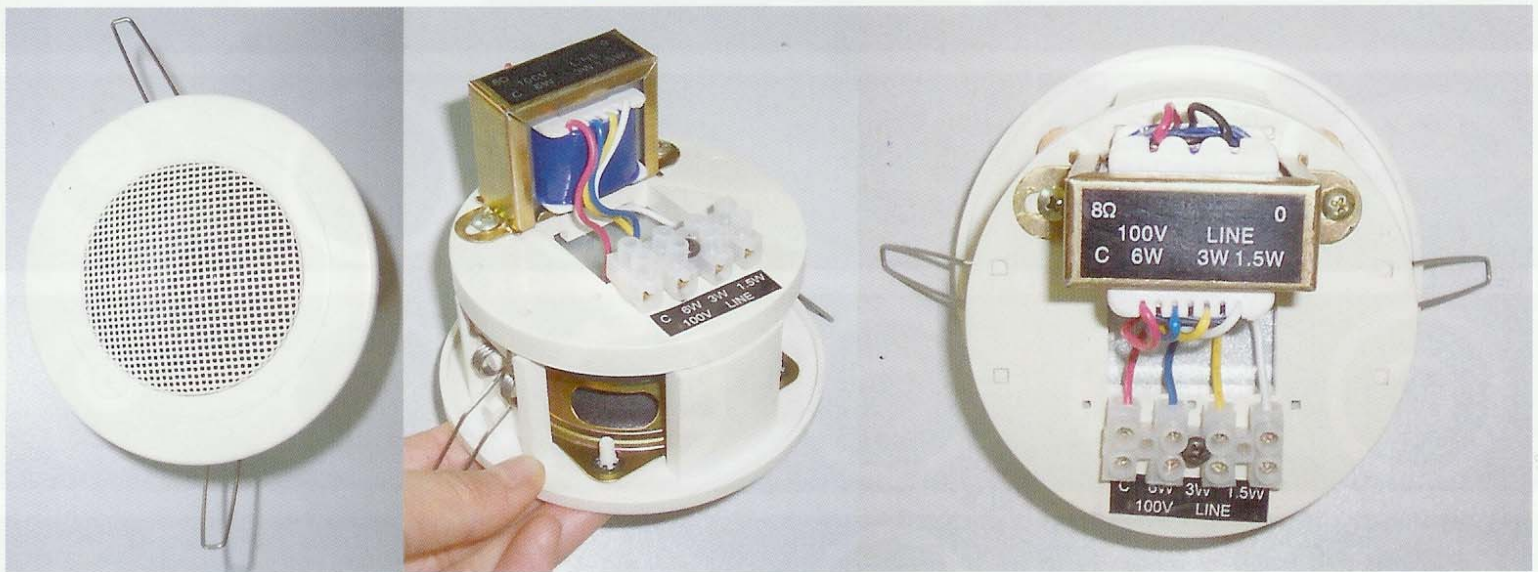

2008 NEW Tooling

**Top Class: Super Bass 6" & 8" Syncoial In-Ceiling Speakers
(Die-Cast Basket, Alu. Dome Tweeter, 24dB X-OVER)**

2½" PA Loudspeaker (With Transformer)

2½" HI-FI In-Wall/Ceiling Loudspeaker (With Transformer)