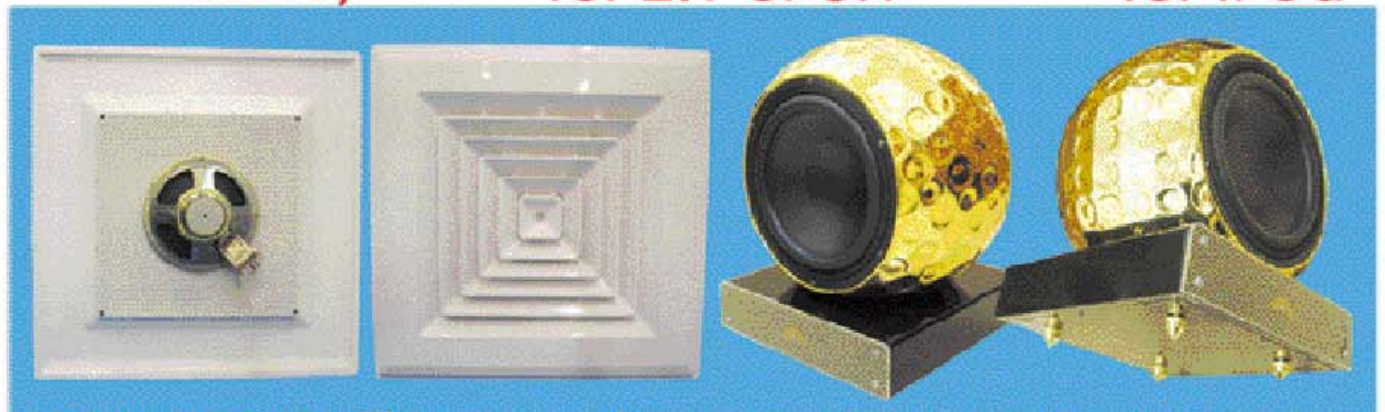

# MINI GIANT series 5.1 satellite subwoofer

20" High x3"x4"

2" In-Wall speaker

2" Diamond box

2-way

for 2.1 or 5.1

for iPod

600 X 600 Ceiling speaker

Gold / Active Subwoofer