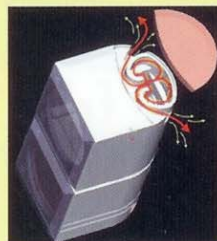

# BIG 1 Series 5.1 Satellite Subwoofer

Hi-Fi 3" Syncoaxial 2-way In-ceiling speaker/5.1+Subwoofer

Hi-Fi 2" In-wall / 5.1 + Subwoofer

Hi-Fi 3" 2-way cabinet speaker 5.1 + Subwoofer

Hi-Fi 2" Diamond Box (Hi power) / 5.1 + Subwoofer

Hi-Fi 3" 2-way Stainless Steel Ball speaker / 5.1 + Subwoofer

Hi-Fi 4", 5" corner cabinet 5.1 + subwoofer

Hi-Fi 2" Diamond Box for iPod (Hi Power)

Hi-Fi 2" Alu cone Ceiling & PA speaker