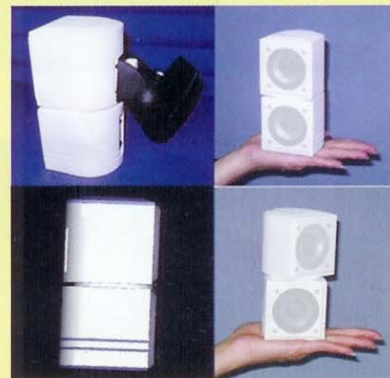

# BIG 1 Series 5.1 Satellite Subwoofer

Hi-Fi 3" Syncoaxial 2-way In-ceiling speaker/5.1+Subwoofer

Hi-Fi 2" In-wall / 5.1 + Subwoofer

Hi-Fi 3" 2-way cabinet speaker 5.1 + Subwoofer

Hi-Fi 2" Diamond Box (Hi power) / 5.1 + Subwoofer

Hi-Fi 3" 2-way Stainless Steel Ball speaker / 5.1 + Subwoofer

Hi-Fi 4", 5" corner cabinet 5.1 + subwoofer

Hi-Fi 2" Diamond Box for iPod (Hi Power)

Hi-Fi 2" Alu cone Ceiling & PA speaker